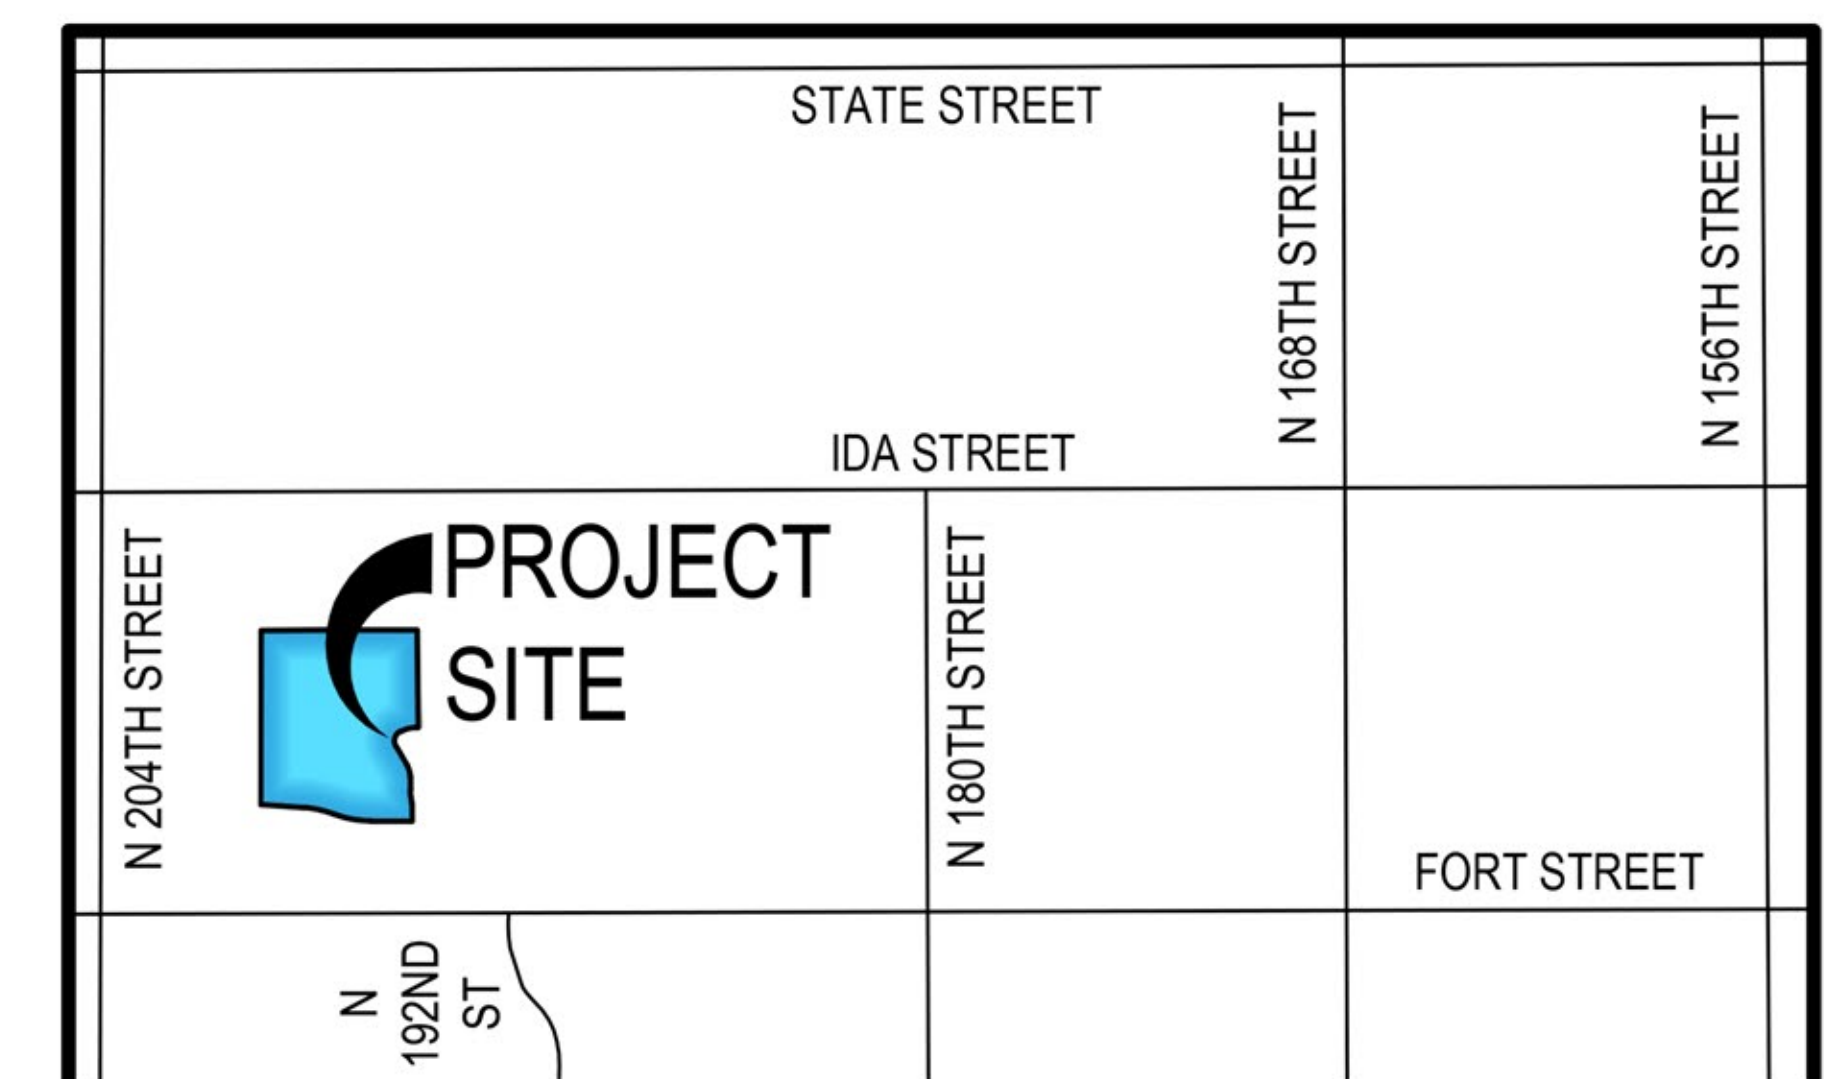

Avante

DEVELOPED
AND
MARKETED BY

FALCONE
Land Development

- ESTATE LOTS
- CUSTOM LOTS
- REGIONAL PARK

LOT SIZES ARE SUBJECT TO CHANGE.
FOR CORRECT LOT SIZE, SEE SURVEYOR'S
CERTIFICATE

VICINITY MAP

E & A CONSULTING GROUP, INC.